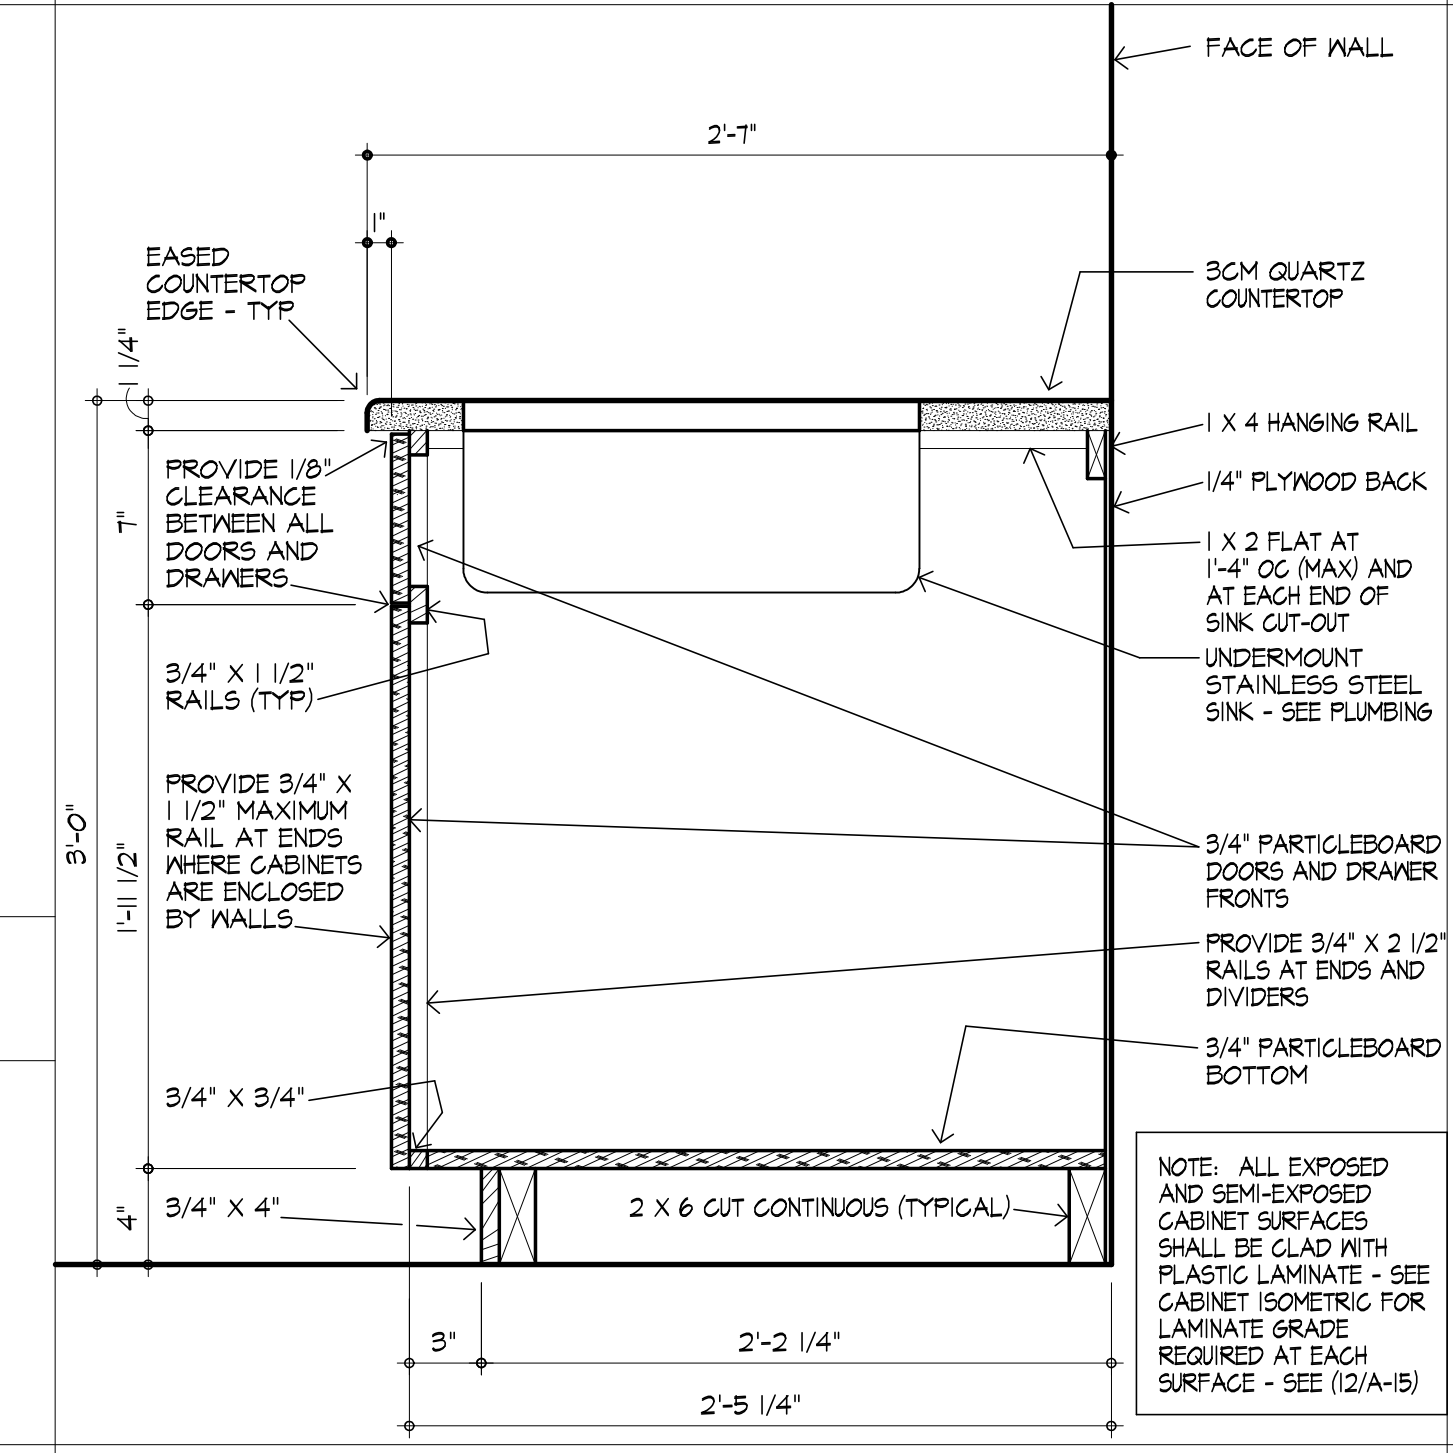

1 DETAIL
 WALL CABINET WITH DOORS AND TASKLIGHT - PLASTIC LAMINATE GLAD
 SCALE 1/2" = 1'-0"

2 DETAIL
 DRAWER/DOOR BASE CABINET - PLASTIC LAMINATE GLAD
 SCALE 1/2" = 1'-0"

3 DETAIL
 DRAWER BASE CABINET - PLASTIC LAMINATE GLAD
 SCALE 1/2" = 1'-0"

4 DETAIL
 SCALE 1/2" = 1'-0"

5 DETAIL
 SINK BASE CABINET - PLASTIC LAMINATE GLAD WITH QUARTZ COUNTERTOP
 SCALE 1/2" = 1'-0"

6 DETAIL
 WALL CABINET WITH DOORS - PLASTIC LAMINATE GLAD
 SCALE 1/2" = 1'-0"

7 DETAIL
 FIXED STORAGE SHELVING - PAINT GRADE
 SCALE 1/2" = 1'-0"

8 DETAIL
 WALL CABINET FOR MICROWAVE OVEN - PLASTIC LAMINATE GLAD
 SCALE 1/2" = 1'-0"

9 DETAIL
 LAVATORY - QUARTZ COUNTERTOP
 SCALE 1/2" = 1'-0"

10 DETAIL
 DRAWER/DOOR BASE CABINET - PLASTIC LAMINATE GLAD WITH QUARTZ COUNTERTOP
 SCALE 1/2" = 1'-0"

11 DETAIL
 COUNTERTOP WITH KNEE SPACE - PLASTIC LAMINATE GLAD
 SCALE 1/2" = 1'-0"

12 DETAIL
 ISOMETRIC - PLASTIC LAMINATE GRADES AT EACH CABINET SURFACE
 SCALE 1/2" = 1'-0"

12 DETAIL
 ISOMETRIC - PLASTIC LAMINATE GRADES AT EACH CABINET SURFACE
 SCALE 1/2" = 1'-0"