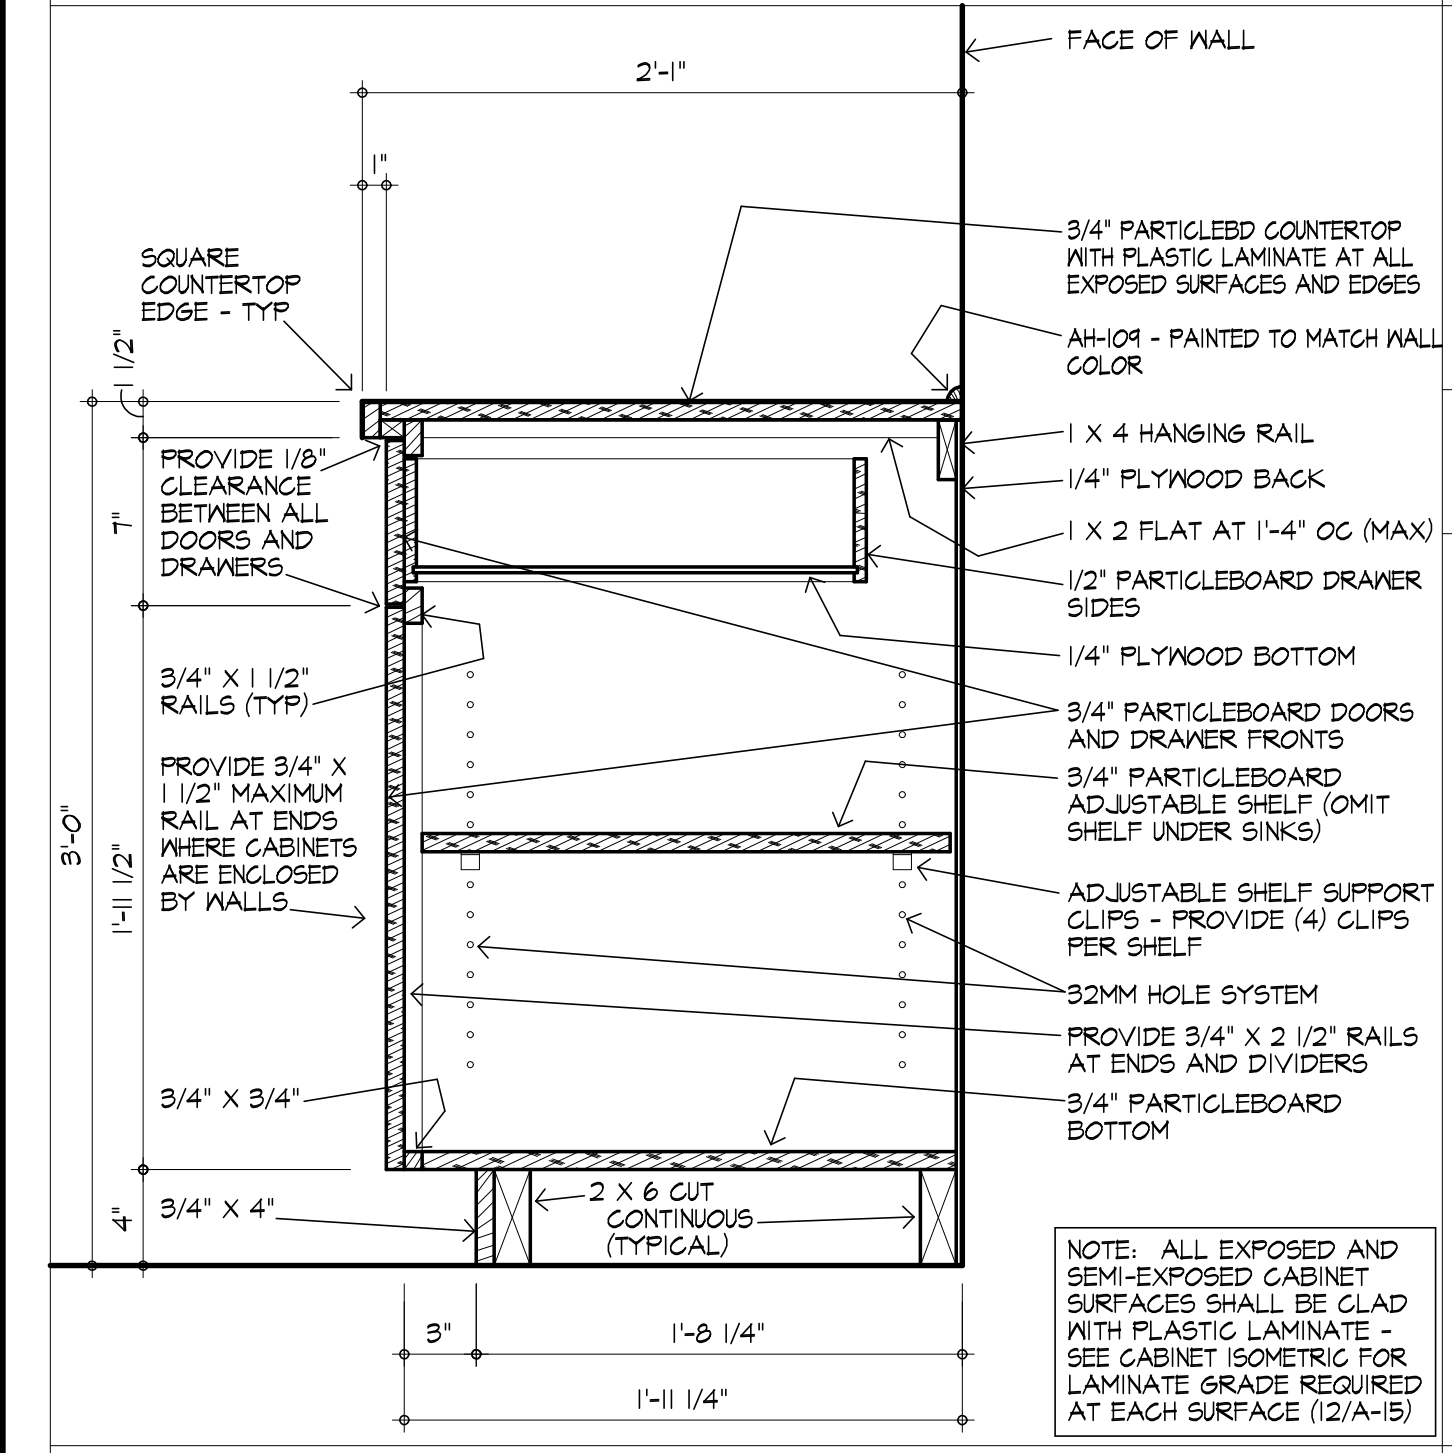

1 DETAIL
 WALL CABINET WITH DOORS AND TASKLIGHT - PLASTIC LAMINATE GLAD
 SCALE 1/2" = 1'-0"

2 DETAIL
 DRAWER/DOOR BASE CABINET - PLASTIC LAMINATE GLAD
 SCALE 1/2" = 1'-0"

3 DETAIL
 DRAWER BASE CABINET - PLASTIC LAMINATE GLAD
 SCALE 1/2" = 1'-0"

4 DETAIL
 SCALE 1/2" = 1'-0"

5 DETAIL
 SINK BASE CABINET - PLASTIC LAMINATE GLAD WITH QUARTZ COUNTERTOP
 SCALE 1/2" = 1'-0"

6 DETAIL
 WALL CABINET WITH DOORS - PLASTIC LAMINATE GLAD
 SCALE 1/2" = 1'-0"

7 DETAIL
 FIXED STORAGE SHELVING - PAINT GRADE
 SCALE 1/2" = 1'-0"

8 DETAIL
 WALL CABINET FOR MICROWAVE OVEN - PLASTIC LAMINATE GLAD
 SCALE 1/2" = 1'-0"

9 DETAIL
 LAVATORY - QUARTZ COUNTERTOP
 SCALE 1/2" = 1'-0"

10 DETAIL
 DRAWER/DOOR BASE CABINET - PLASTIC LAMINATE GLAD WITH QUARTZ COUNTERTOP
 SCALE 1/2" = 1'-0"

11 DETAIL
 COUNTERTOP WITH KNEE SPACE - PLASTIC LAMINATE GLAD
 SCALE 1/2" = 1'-0"

12 DETAIL
 ISOMETRIC - PLASTIC LAMINATE GRADES AT EACH CABINET SURFACE
 SCALE 1/2" = 1'-0"

12 DETAIL
 ISOMETRIC - PLASTIC LAMINATE GRADES AT EACH CABINET SURFACE
 SCALE 1/2" = 1'-0"