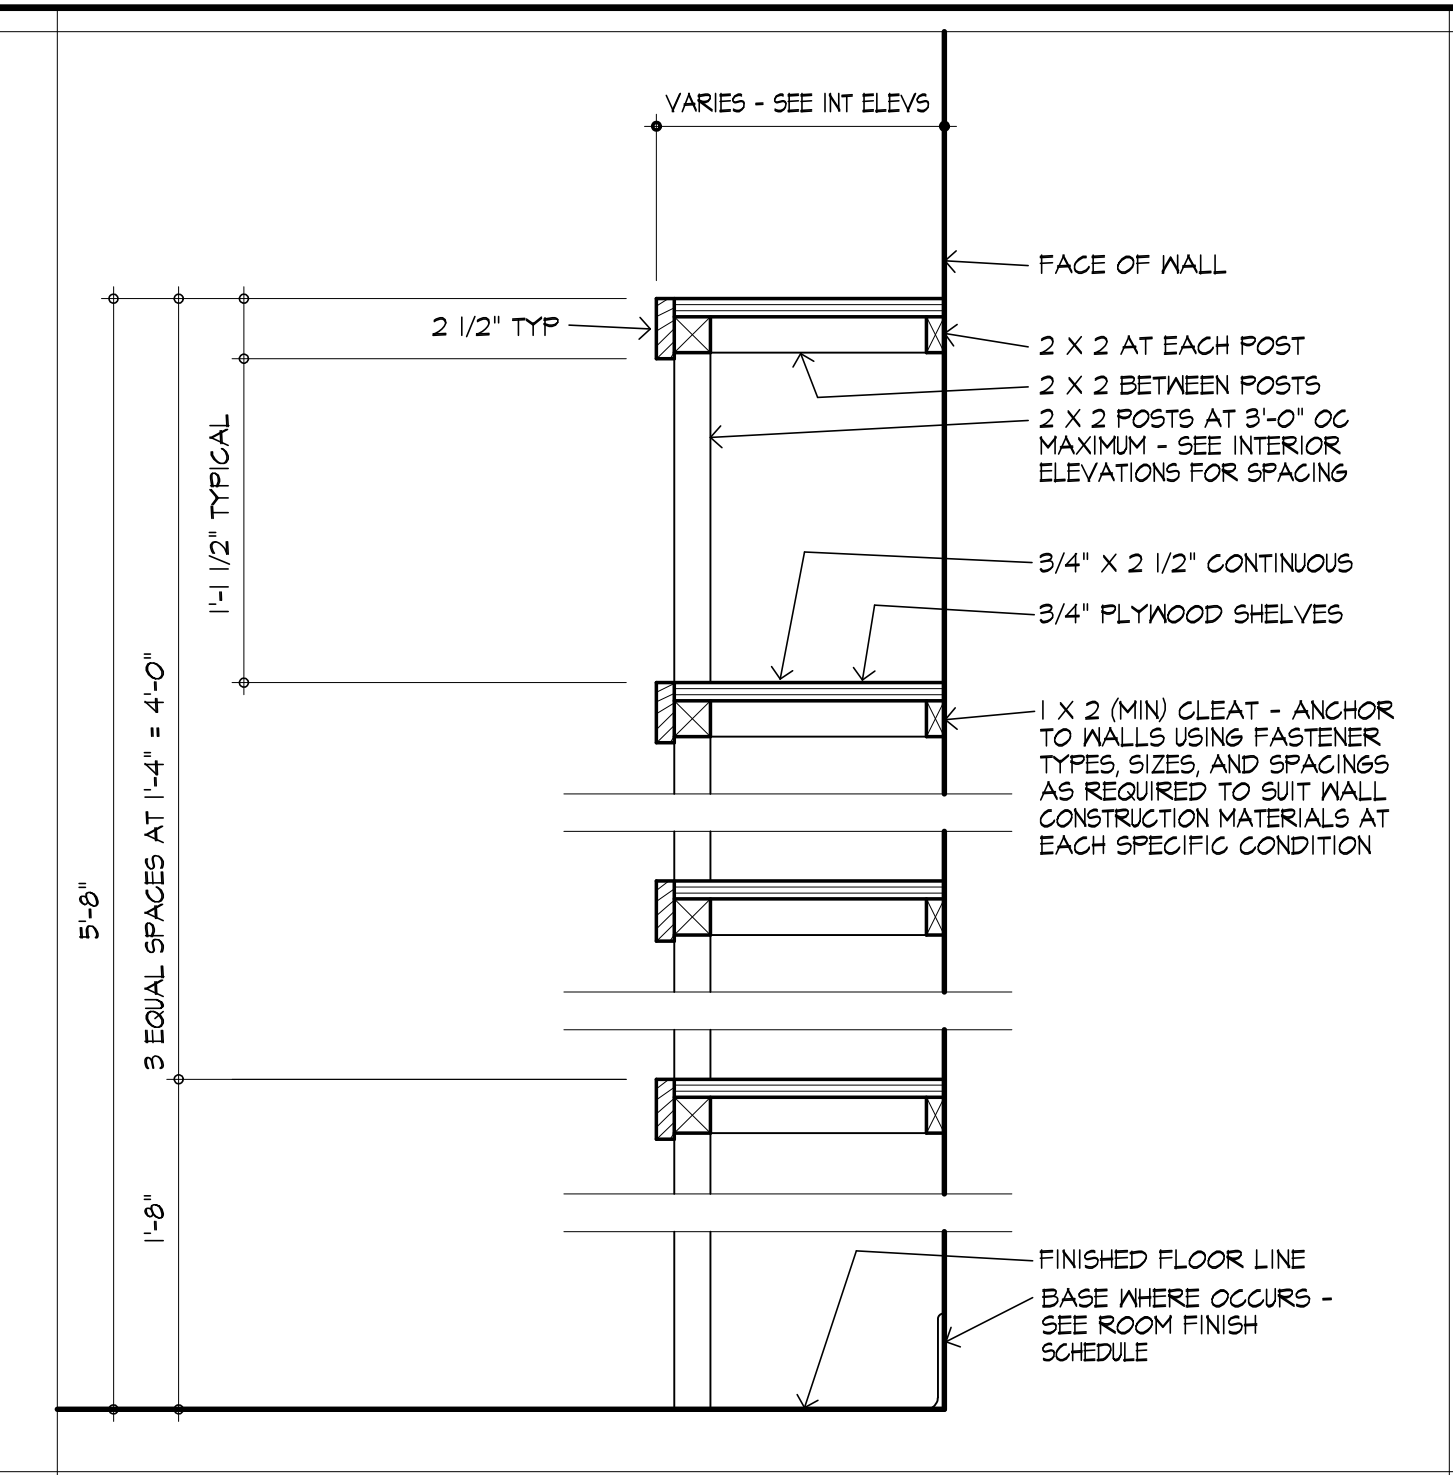

1 DETAIL
 WALL CABINET WITH DOORS AND TASKLIGHT - PLASTIC LAMINATE GLAD
 SCALE 1/2" = 1'-0"

2 DETAIL
 DRAWER/DOOR BASE CABINET - PLASTIC LAMINATE GLAD
 SCALE 1/2" = 1'-0"

3 DETAIL
 DRAWER BASE CABINET - PLASTIC LAMINATE GLAD
 SCALE 1/2" = 1'-0"

4 DETAIL
 SCALE 1/2" = 1'-0"

5 DETAIL
 SINK BASE CABINET - PLASTIC LAMINATE GLAD WITH QUARTZ COUNTERTOP
 SCALE 1/2" = 1'-0"

6 DETAIL
 WALL CABINET WITH DOORS - PLASTIC LAMINATE GLAD
 SCALE 1/2" = 1'-0"

7 DETAIL
 FIXED STORAGE SHELVING - PAINT GRADE
 SCALE 1/2" = 1'-0"

8 DETAIL
 WALL CABINET FOR MICROWAVE OVEN - PLASTIC LAMINATE GLAD
 SCALE 1/2" = 1'-0"

9 DETAIL
 LAVATORY - QUARTZ COUNTERTOP
 SCALE 1/2" = 1'-0"

10 DETAIL
 DRAWER/DOOR BASE CABINET - PLASTIC LAMINATE GLAD WITH QUARTZ COUNTERTOP
 SCALE 1/2" = 1'-0"

11 DETAIL
 COUNTERTOP WITH KNEE SPACE - PLASTIC LAMINATE GLAD
 SCALE 1/2" = 1'-0"

12 DETAIL
 ISOMETRIC - PLASTIC LAMINATE GRADES AT EACH CABINET SURFACE
 SCALE 1/2" = 1'-0"

12 DETAIL
 ISOMETRIC - PLASTIC LAMINATE GRADES AT EACH CABINET SURFACE
 SCALE 1/2" = 1'-0"