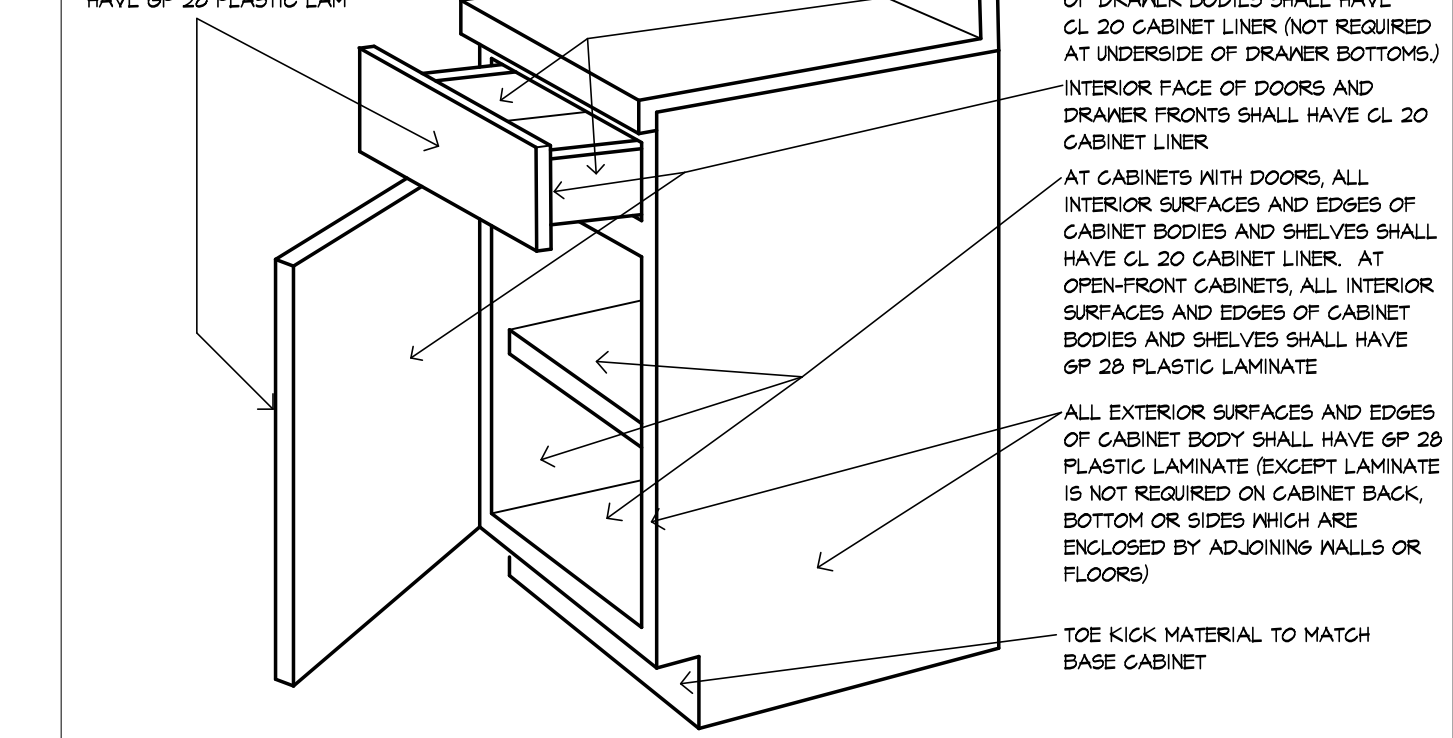

8 DETAIL
 WALL CABINET FOR MICROWAVE OVEN - PLASTIC LAMINATE GLAD
 SCALE 1/2" = 1'-0"

9 DETAIL
 LAVATORY - QUARTZ COUNTERTOP
 SCALE 1/2" = 1'-0"

10 DETAIL
 DRAWER/DOOR BASE CABINET - PLASTIC LAMINATE GLAD WITH QUARTZ COUNTERTOP
 SCALE 1/2" = 1'-0"

11 DETAIL
 COUNTERTOP WITH KNEE SPACE - PLASTIC LAMINATE GLAD
 SCALE 1/2" = 1'-0"

12 DETAIL
 ISOMETRIC - PLASTIC LAMINATE GRADES AT EACH CABINET SURFACE
 SCALE 1/2" = 1'-0"

12 DETAIL
 ISOMETRIC - PLASTIC LAMINATE GRADES AT EACH CABINET SURFACE
 SCALE 1/2" = 1'-0"