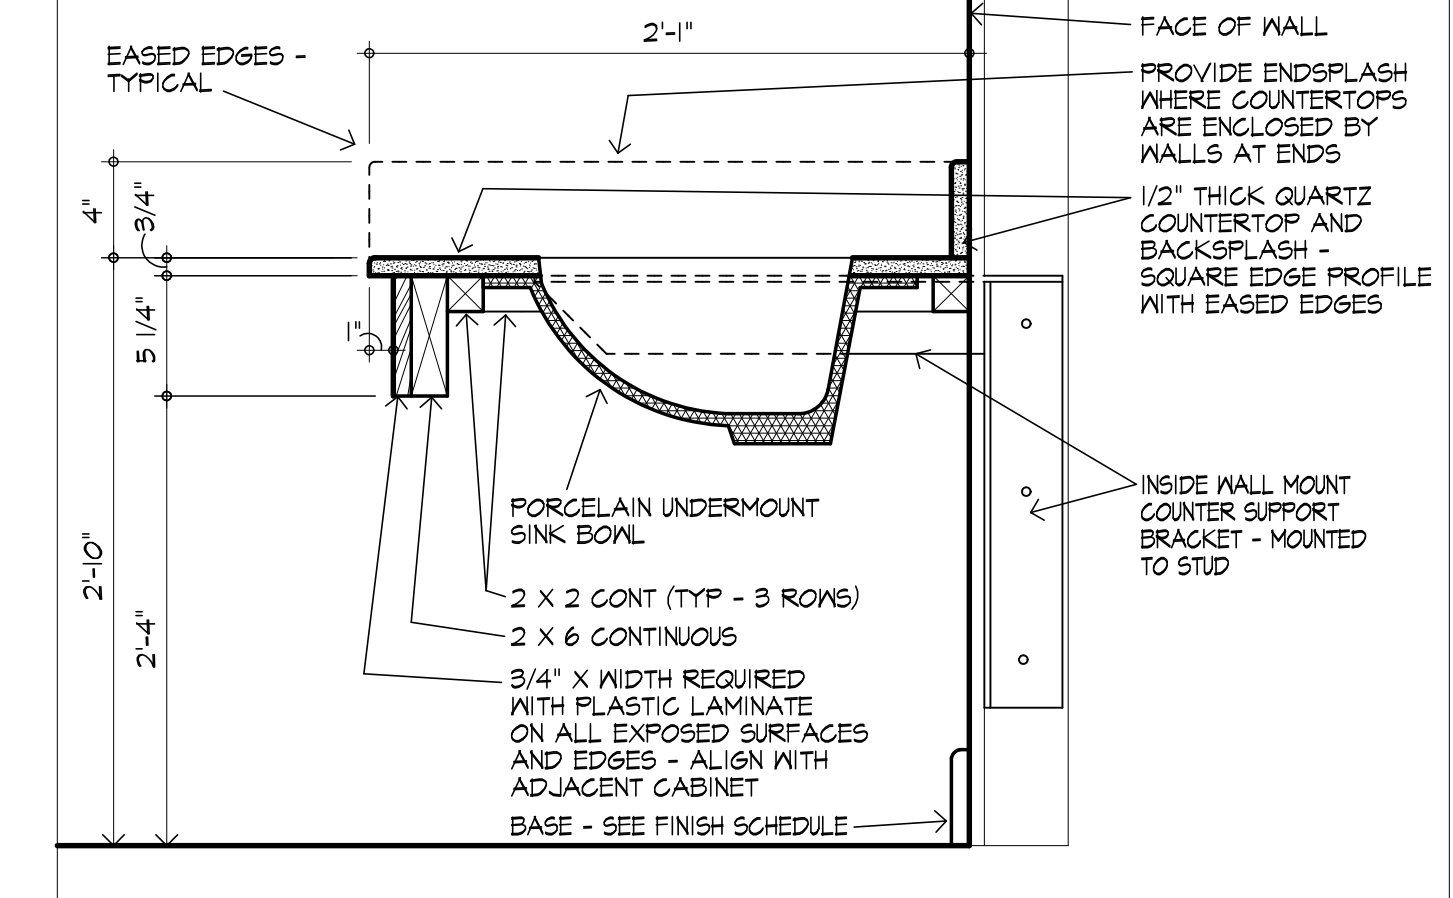

4 DETAIL
 SCALE 1/2" = 1'-0"

5 DETAIL
 SINK BASE CABINET - PLASTIC LAMINATE GLAD WITH QUARTZ COUNTERTOP
 SCALE 1/2" = 1'-0"

6 DETAIL
 WALL CABINET WITH DOORS - PLASTIC LAMINATE GLAD
 SCALE 1/2" = 1'-0"

7 DETAIL
 FIXED STORAGE SHELVING - PAINT GRADE
 SCALE 1/2" = 1'-0"

8 DETAIL
 WALL CABINET FOR MICROWAVE OVEN - PLASTIC LAMINATE GLAD
 SCALE 1/2" = 1'-0"

9 DETAIL
 LAVATORY - QUARTZ COUNTERTOP
 SCALE 1/2" = 1'-0"

10 DETAIL
 DRAWER/DOOR BASE CABINET - PLASTIC LAMINATE GLAD WITH QUARTZ COUNTERTOP
 SCALE 1/2" = 1'-0"

11 DETAIL
 COUNTERTOP WITH KNEE SPACE - PLASTIC LAMINATE GLAD
 SCALE 1/2" = 1'-0"

12 DETAIL
 ISOMETRIC - PLASTIC LAMINATE GRADES AT EACH CABINET SURFACE
 SCALE 1/2" = 1'-0"

12 DETAIL
 ISOMETRIC - PLASTIC LAMINATE GRADES AT EACH CABINET SURFACE
 SCALE 1/2" = 1'-0"