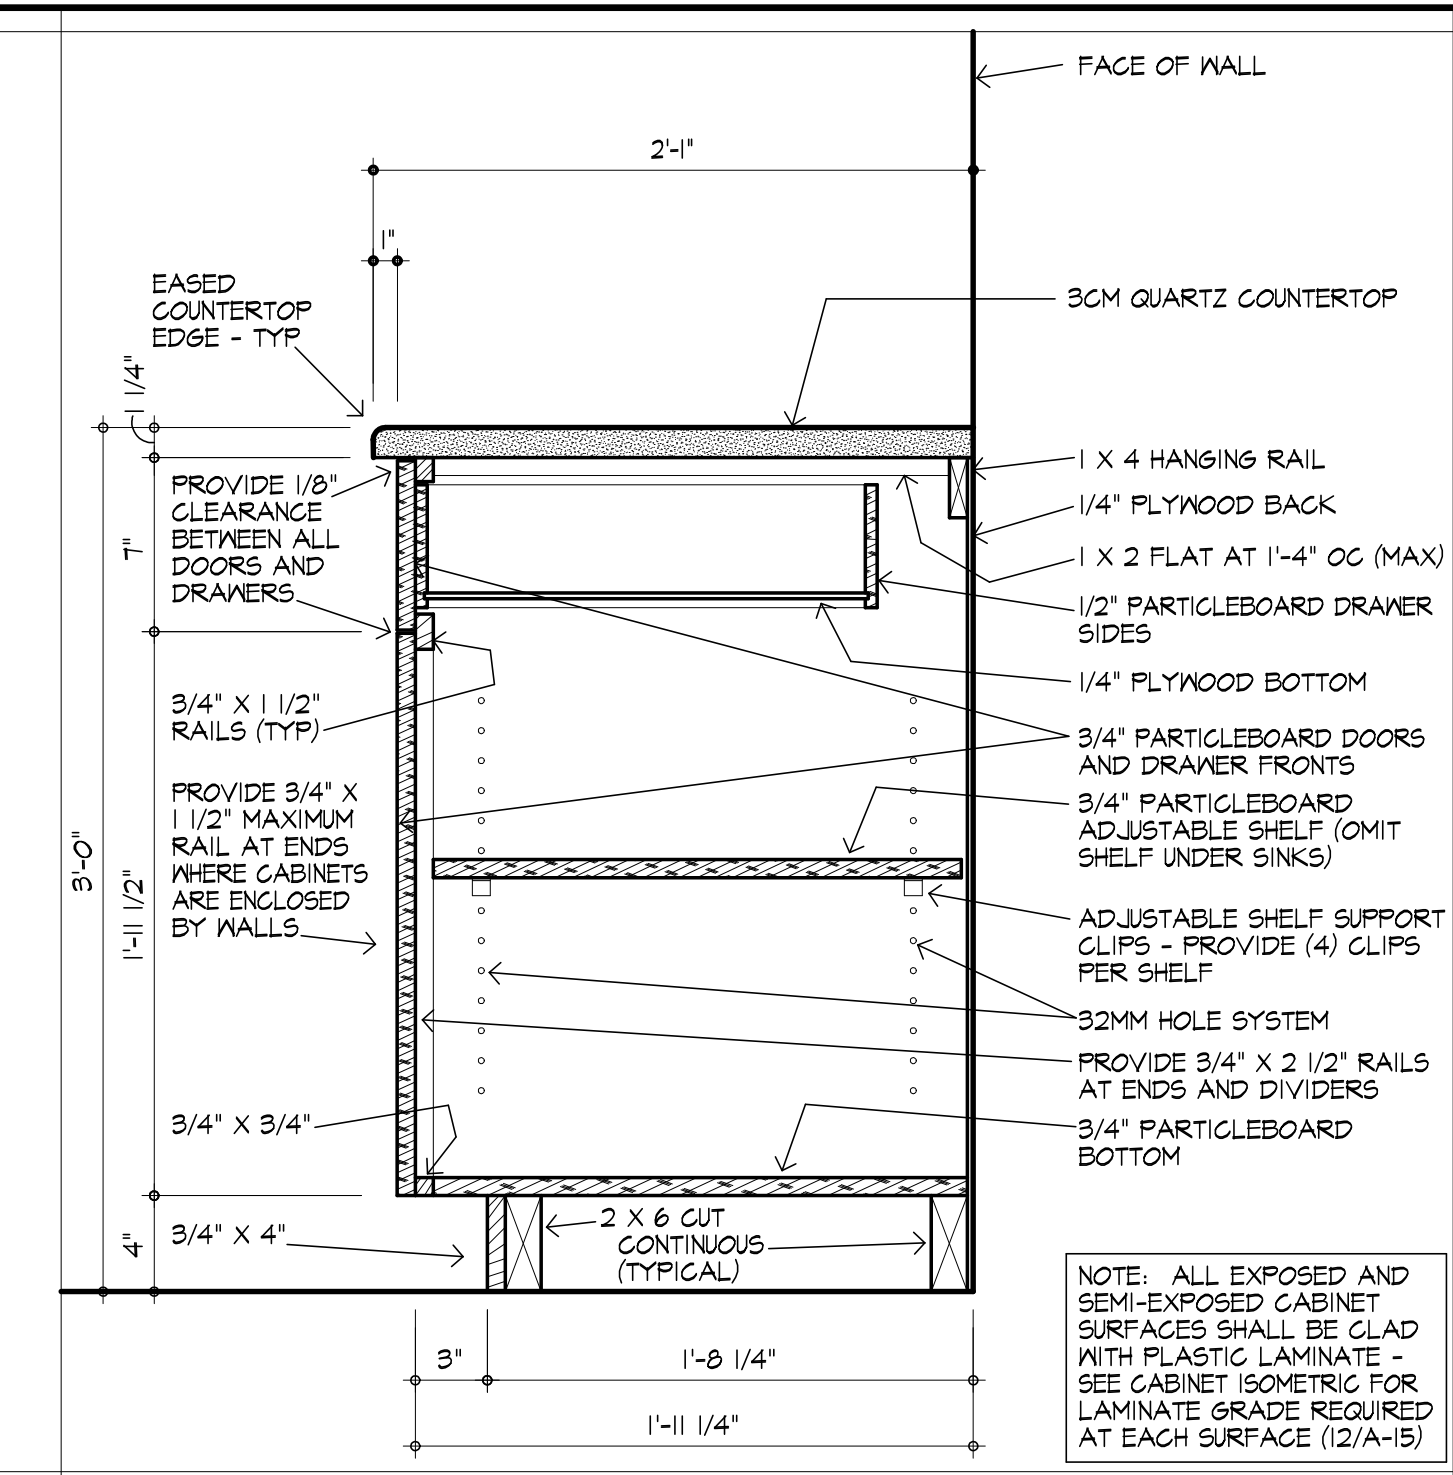

1 DETAIL
 WALL CABINET WITH DOORS AND TASKLIGHT - PLASTIC LAMINATE GLAD
 SCALE 1/2" = 1'-0"

2 DETAIL
 DRAWER/DOOR BASE CABINET - PLASTIC LAMINATE GLAD
 SCALE 1/2" = 1'-0"

3 DETAIL
 DRAWER BASE CABINET - PLASTIC LAMINATE GLAD
 SCALE 1/2" = 1'-0"

4 DETAIL
 SCALE 1/2" = 1'-0"

5 DETAIL
 SINK BASE CABINET - PLASTIC LAMINATE GLAD WITH QUARTZ COUNTERTOP
 SCALE 1/2" = 1'-0"

6 DETAIL
 WALL CABINET WITH DOORS - PLASTIC LAMINATE GLAD
 SCALE 1/2" = 1'-0"

7 DETAIL
 FIXED STORAGE SHELVING - PAINT GRADE
 SCALE 1/2" = 1'-0"

8 DETAIL
 WALL CABINET FOR MICROWAVE OVEN - PLASTIC LAMINATE GLAD
 SCALE 1/2" = 1'-0"

9 DETAIL
 LAVATORY - QUARTZ COUNTERTOP
 SCALE 1/2" = 1'-0"

10 DETAIL
 DRAWER/DOOR BASE CABINET - PLASTIC LAMINATE GLAD WITH QUARTZ COUNTERTOP
 SCALE 1/2" = 1'-0"

11 DETAIL
 COUNTERTOP WITH KNEE SPACE - PLASTIC LAMINATE GLAD
 SCALE 1/2" = 1'-0"

12 DETAIL
 ISOMETRIC - PLASTIC LAMINATE GRADES AT EACH CABINET SURFACE
 SCALE 1/2" = 1'-0"

12 DETAIL
 ISOMETRIC - PLASTIC LAMINATE GRADES AT EACH CABINET SURFACE
 SCALE 1/2" = 1'-0"