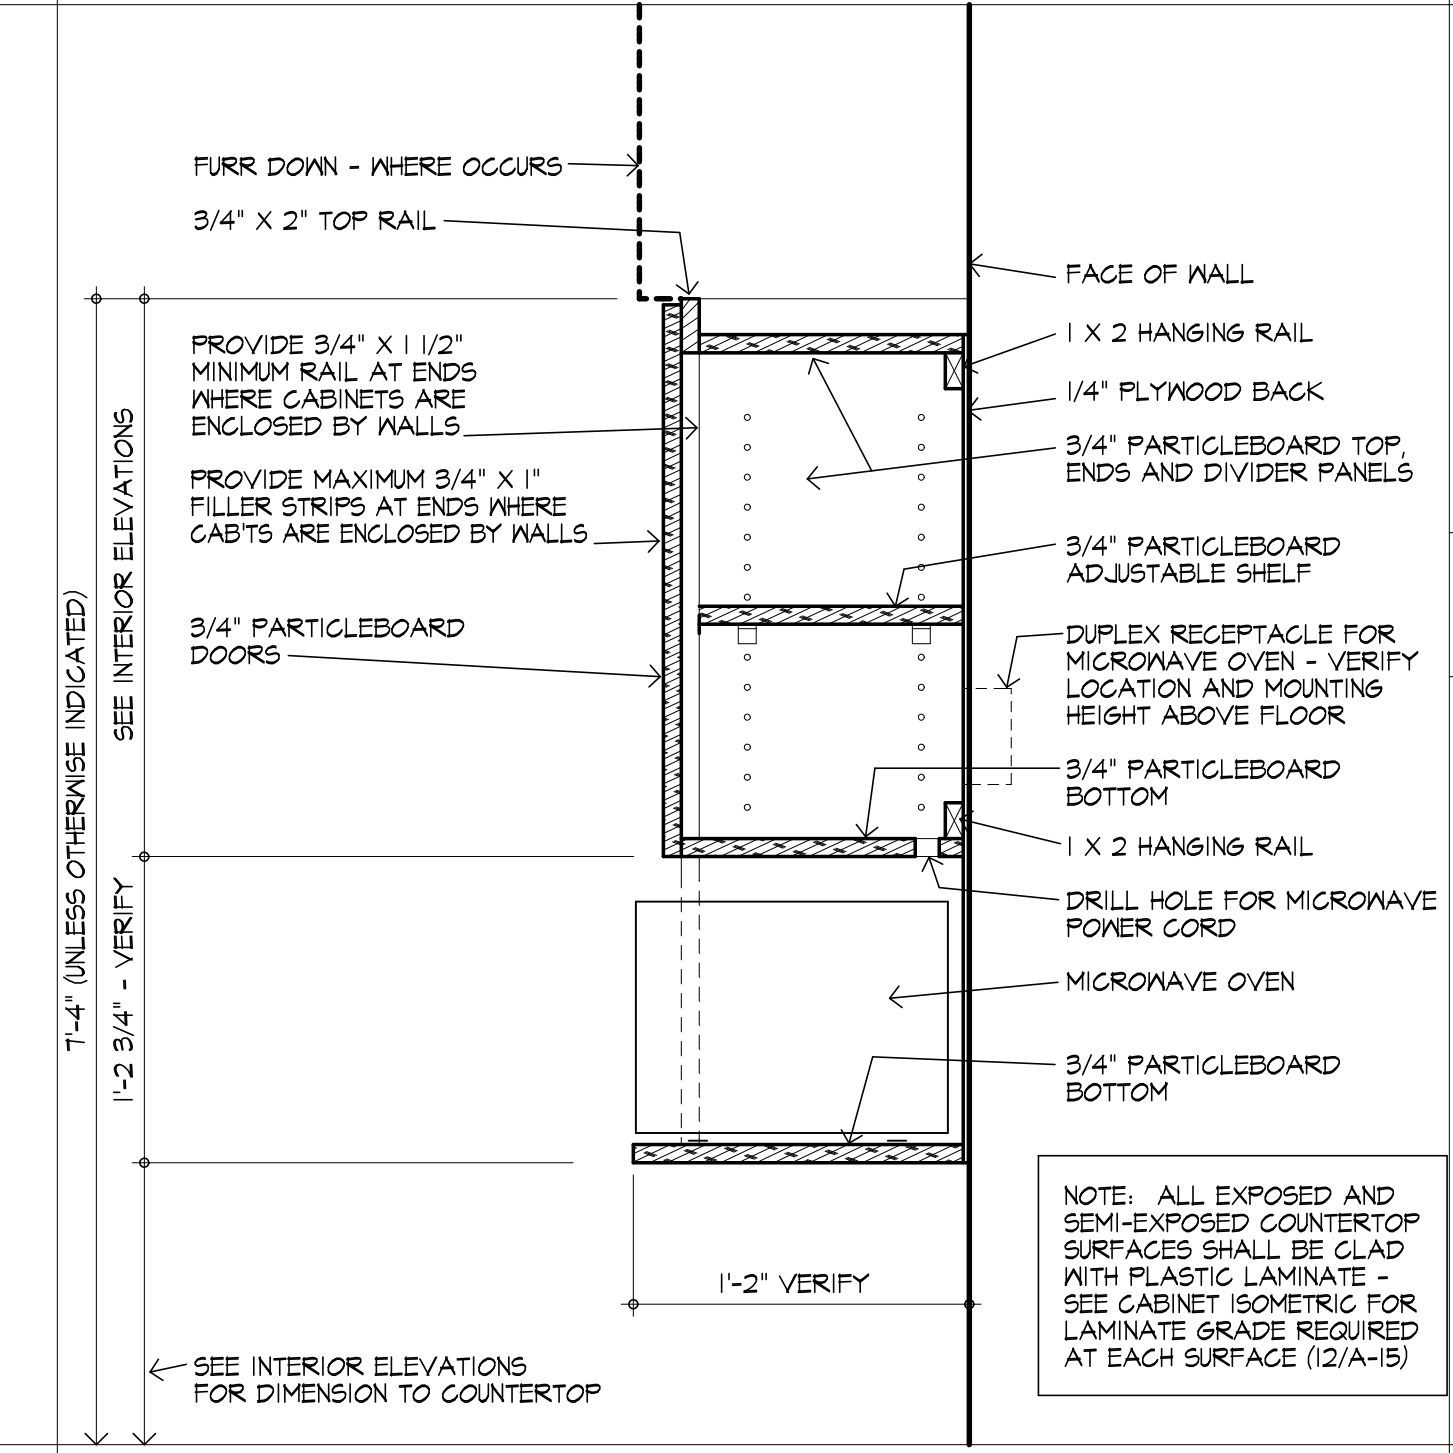

1 DETAIL
 WALL CABINET WITH DOORS AND TASKLIGHT - PLASTIC LAMINATE GLAD
 SCALE 1/2" = 1'-0"

2 DETAIL
 DRAWER/DOOR BASE CABINET - PLASTIC LAMINATE GLAD
 SCALE 1/2" = 1'-0"

3 DETAIL
 DRAWER BASE CABINET - PLASTIC LAMINATE GLAD
 SCALE 1/2" = 1'-0"

4 DETAIL
 SCALE 1/2" = 1'-0"

5 DETAIL
 SINK BASE CABINET - PLASTIC LAMINATE GLAD WITH QUARTZ COUNTERTOP
 SCALE 1/2" = 1'-0"

6 DETAIL
 WALL CABINET WITH DOORS - PLASTIC LAMINATE GLAD
 SCALE 1/2" = 1'-0"

7 DETAIL
 FIXED STORAGE SHELVING - PAINT GRADE
 SCALE 1/2" = 1'-0"

8 DETAIL
 WALL CABINET FOR MICROWAVE OVEN - PLASTIC LAMINATE GLAD
 SCALE 1/2" = 1'-0"

9 DETAIL
 LAVATORY - QUARTZ COUNTERTOP
 SCALE 1/2" = 1'-0"

10 DETAIL
 DRAWER/DOOR BASE CABINET - PLASTIC LAMINATE GLAD WITH QUARTZ COUNTERTOP
 SCALE 1/2" = 1'-0"

11 DETAIL
 COUNTERTOP WITH KNEE SPACE - PLASTIC LAMINATE GLAD
 SCALE 1/2" = 1'-0"

12 DETAIL
 ISOMETRIC - PLASTIC LAMINATE GRADES AT EACH CABINET SURFACE
 SCALE 1/2" = 1'-0"

12 DETAIL
 ISOMETRIC - PLASTIC LAMINATE GRADES AT EACH CABINET SURFACE
 SCALE 1/2" = 1'-0"