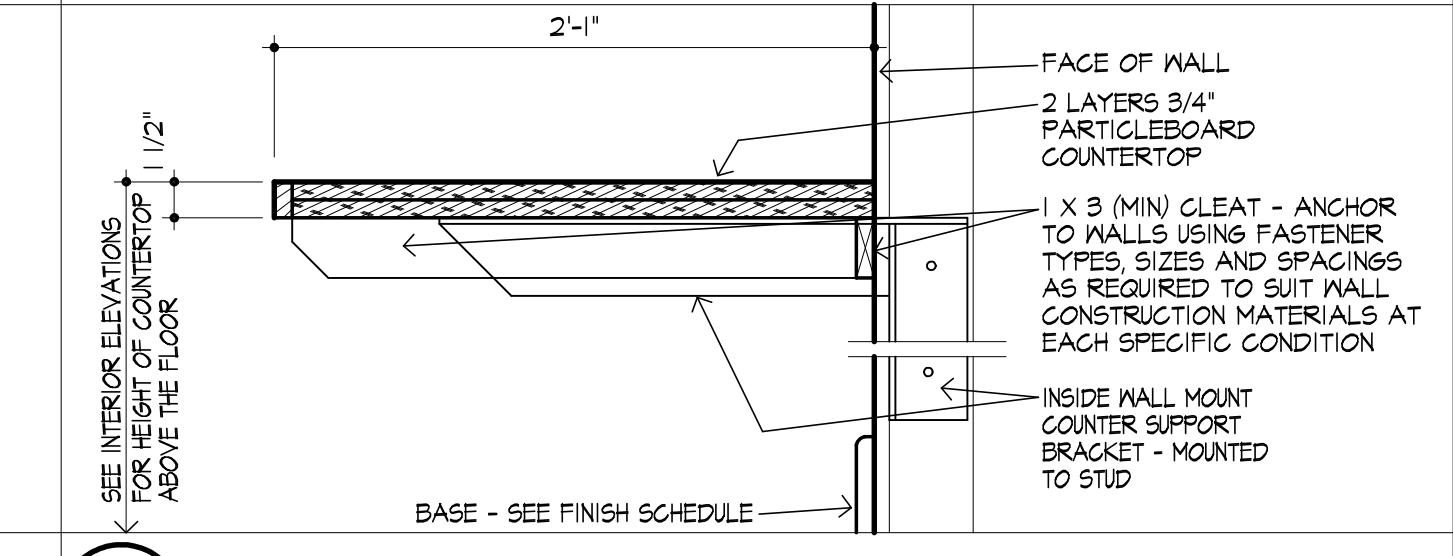

1 DETAIL
 WALL CABINET WITH DOORS AND TASKLIGHT - PLASTIC LAMINATE GLAD
 SCALE 1/2" = 1'-0"

2 DETAIL
 DRAWER/DOOR BASE CABINET - PLASTIC LAMINATE GLAD
 SCALE 1/2" = 1'-0"

3 DETAIL
 DRAWER BASE CABINET - PLASTIC LAMINATE GLAD
 SCALE 1/2" = 1'-0"

4 DETAIL
 SCALE 1/2" = 1'-0"

5 DETAIL
 SINK BASE CABINET - PLASTIC LAMINATE GLAD WITH QUARTZ COUNTERTOP
 SCALE 1/2" = 1'-0"

6 DETAIL
 WALL CABINET WITH DOORS - PLASTIC LAMINATE GLAD
 SCALE 1/2" = 1'-0"

7 DETAIL
 FIXED STORAGE SHELVING - PAINT GRADE
 SCALE 1/2" = 1'-0"

8 DETAIL
 WALL CABINET FOR MICROWAVE OVEN - PLASTIC LAMINATE GLAD
 SCALE 1/2" = 1'-0"

9 DETAIL
 LAVATORY - QUARTZ COUNTERTOP
 SCALE 1/2" = 1'-0"

10 DETAIL
 DRAWER/DOOR BASE CABINET - PLASTIC LAMINATE GLAD WITH QUARTZ COUNTERTOP
 SCALE 1/2" = 1'-0"

11 DETAIL
 COUNTERTOP WITH KNEE SPACE - PLASTIC LAMINATE GLAD
 SCALE 1/2" = 1'-0"

12 DETAIL
 ISOMETRIC - PLASTIC LAMINATE GRADES AT EACH CABINET SURFACE
 SCALE 1/2" = 1'-0"

12 DETAIL
 ISOMETRIC - PLASTIC LAMINATE GRADES AT EACH CABINET SURFACE
 SCALE 1/2" = 1'-0"