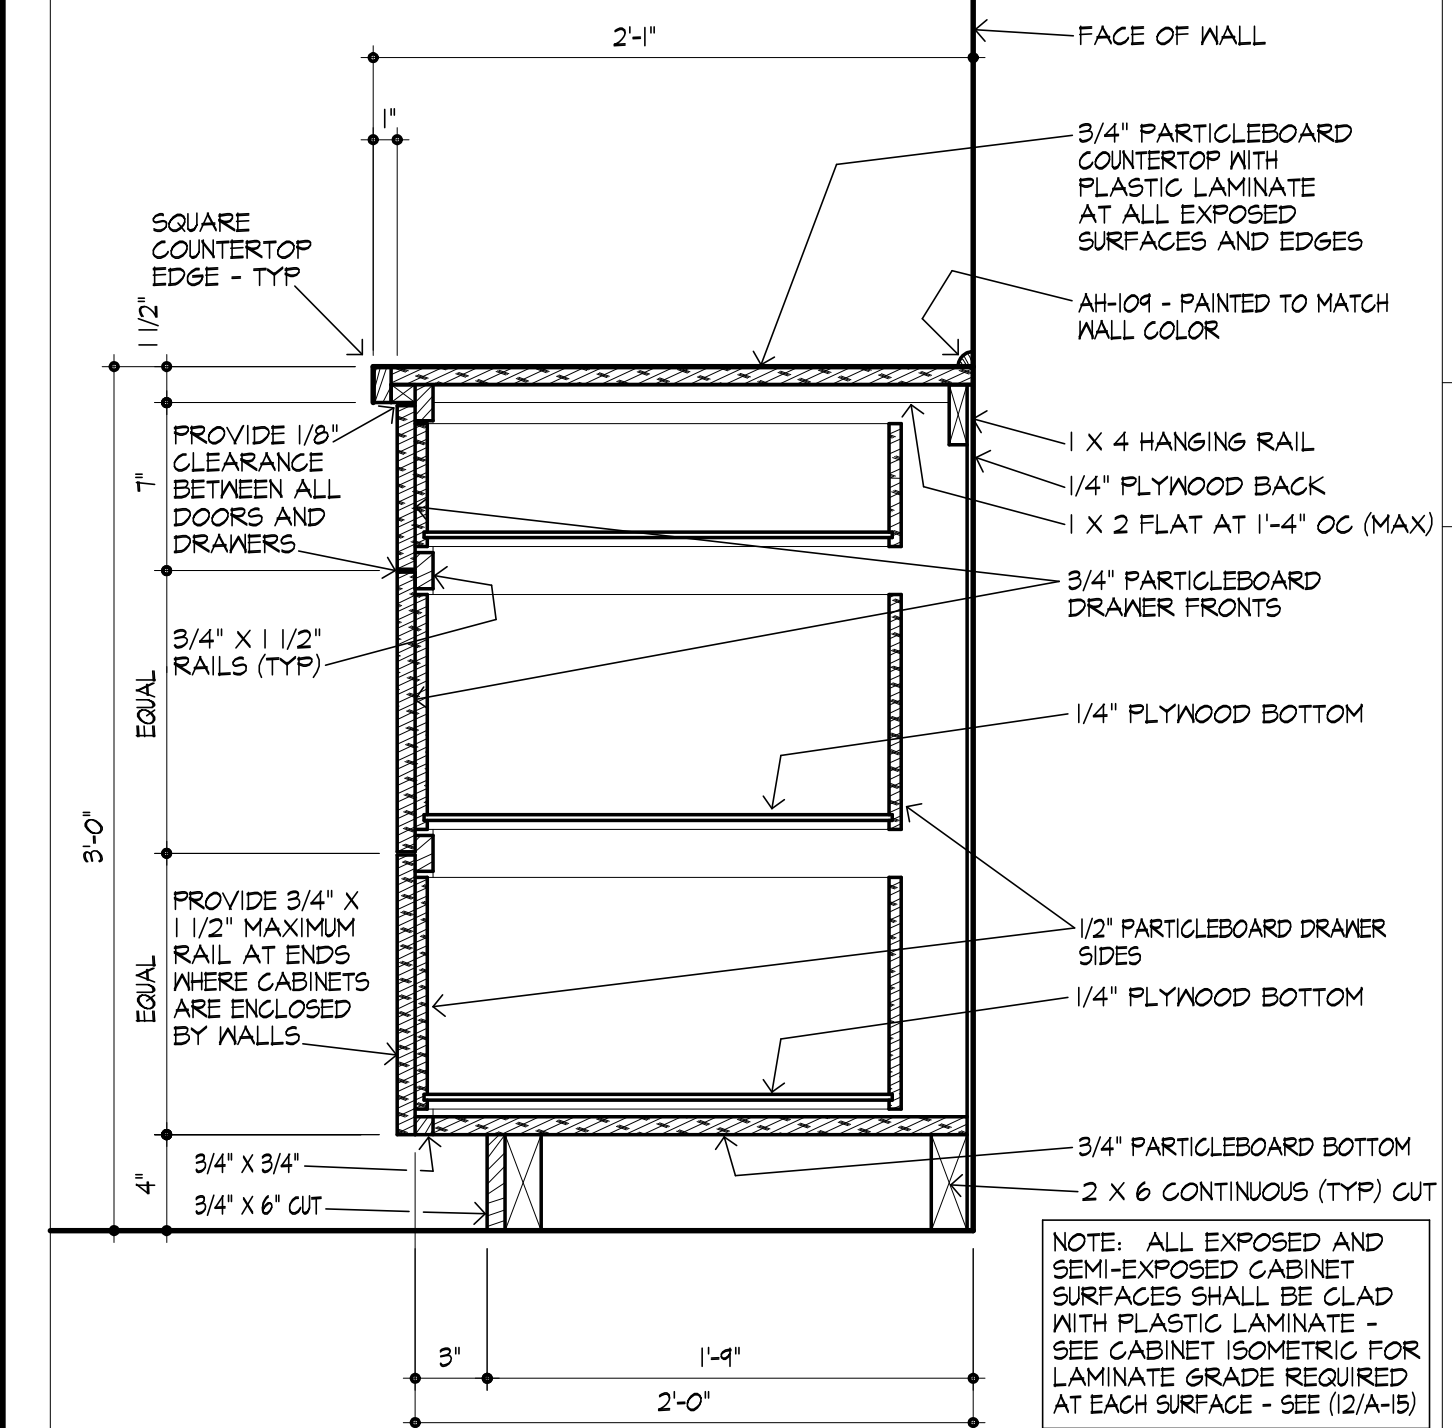

1 DETAIL
 WALL CABINET WITH DOORS AND TASKLIGHT - PLASTIC LAMINATE GLAD
 SCALE 1/2" = 1'-0"

2 DETAIL
 DRAWER/DOOR BASE CABINET - PLASTIC LAMINATE GLAD
 SCALE 1/2" = 1'-0"

3 DETAIL
 DRAWER BASE CABINET - PLASTIC LAMINATE GLAD
 SCALE 1/2" = 1'-0"

4 DETAIL
 SCALE 1/2" = 1'-0"

5 DETAIL
 SINK BASE CABINET - PLASTIC LAMINATE GLAD WITH QUARTZ COUNTERTOP
 SCALE 1/2" = 1'-0"

6 DETAIL
 WALL CABINET WITH DOORS - PLASTIC LAMINATE GLAD
 SCALE 1/2" = 1'-0"

7 DETAIL
 FIXED STORAGE SHELVING - PAINT GRADE
 SCALE 1/2" = 1'-0"

8 DETAIL
 WALL CABINET FOR MICROWAVE OVEN - PLASTIC LAMINATE GLAD
 SCALE 1/2" = 1'-0"

9 DETAIL
 LAVATORY - QUARTZ COUNTERTOP
 SCALE 1/2" = 1'-0"

10 DETAIL
 DRAWER/DOOR BASE CABINET - PLASTIC LAMINATE GLAD WITH QUARTZ COUNTERTOP
 SCALE 1/2" = 1'-0"

11 DETAIL
 COUNTERTOP WITH KNEE SPACE - PLASTIC LAMINATE GLAD
 SCALE 1/2" = 1'-0"

12 DETAIL
 ISOMETRIC - PLASTIC LAMINATE GRADES AT EACH CABINET SURFACE
 SCALE 1/2" = 1'-0"

12 DETAIL
 ISOMETRIC - PLASTIC LAMINATE GRADES AT EACH CABINET SURFACE
 SCALE 1/2" = 1'-0"