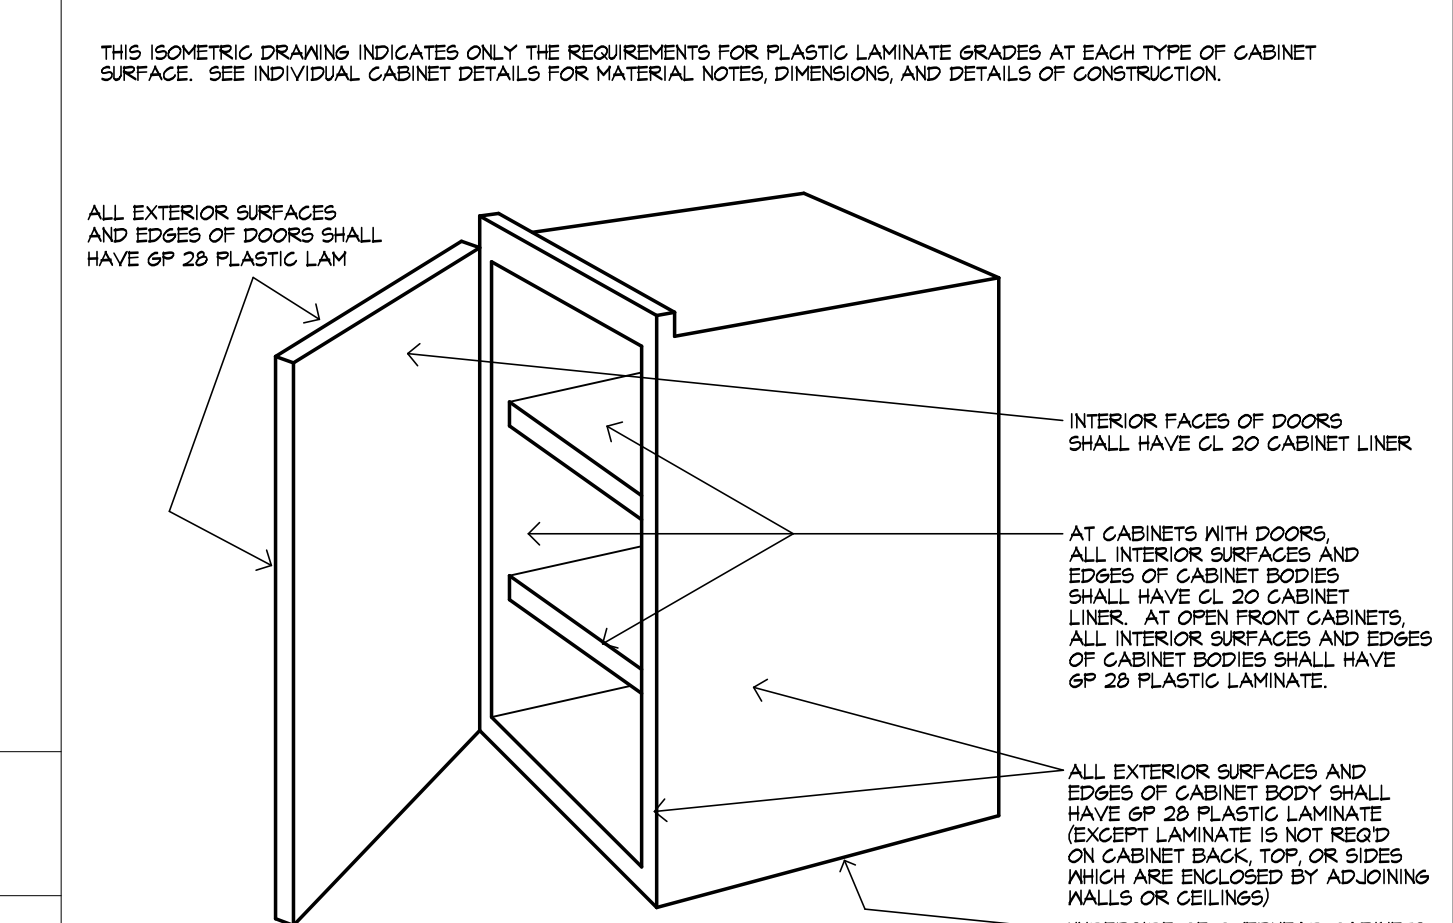

8 DETAIL
 WALL CABINET FOR MICROWAVE OVEN - PLASTIC LAMINATE GLAD
 SCALE 1/2" = 1'-0"

9 DETAIL
 LAVATORY - QUARTZ COUNTERTOP
 SCALE 1/2" = 1'-0"

10 DETAIL
 DRAWER/DOOR BASE CABINET - PLASTIC LAMINATE GLAD WITH QUARTZ COUNTERTOP
 SCALE 1/2" = 1'-0"

11 DETAIL
 COUNTERTOP WITH KNEE SPACE - PLASTIC LAMINATE GLAD
 SCALE 1/2" = 1'-0"

12 DETAIL
 ISOMETRIC - PLASTIC LAMINATE GRADES AT EACH CABINET SURFACE
 SCALE 1/2" = 1'-0"

12 DETAIL
 ISOMETRIC - PLASTIC LAMINATE GRADES AT EACH CABINET SURFACE
 SCALE 1/2" = 1'-0"