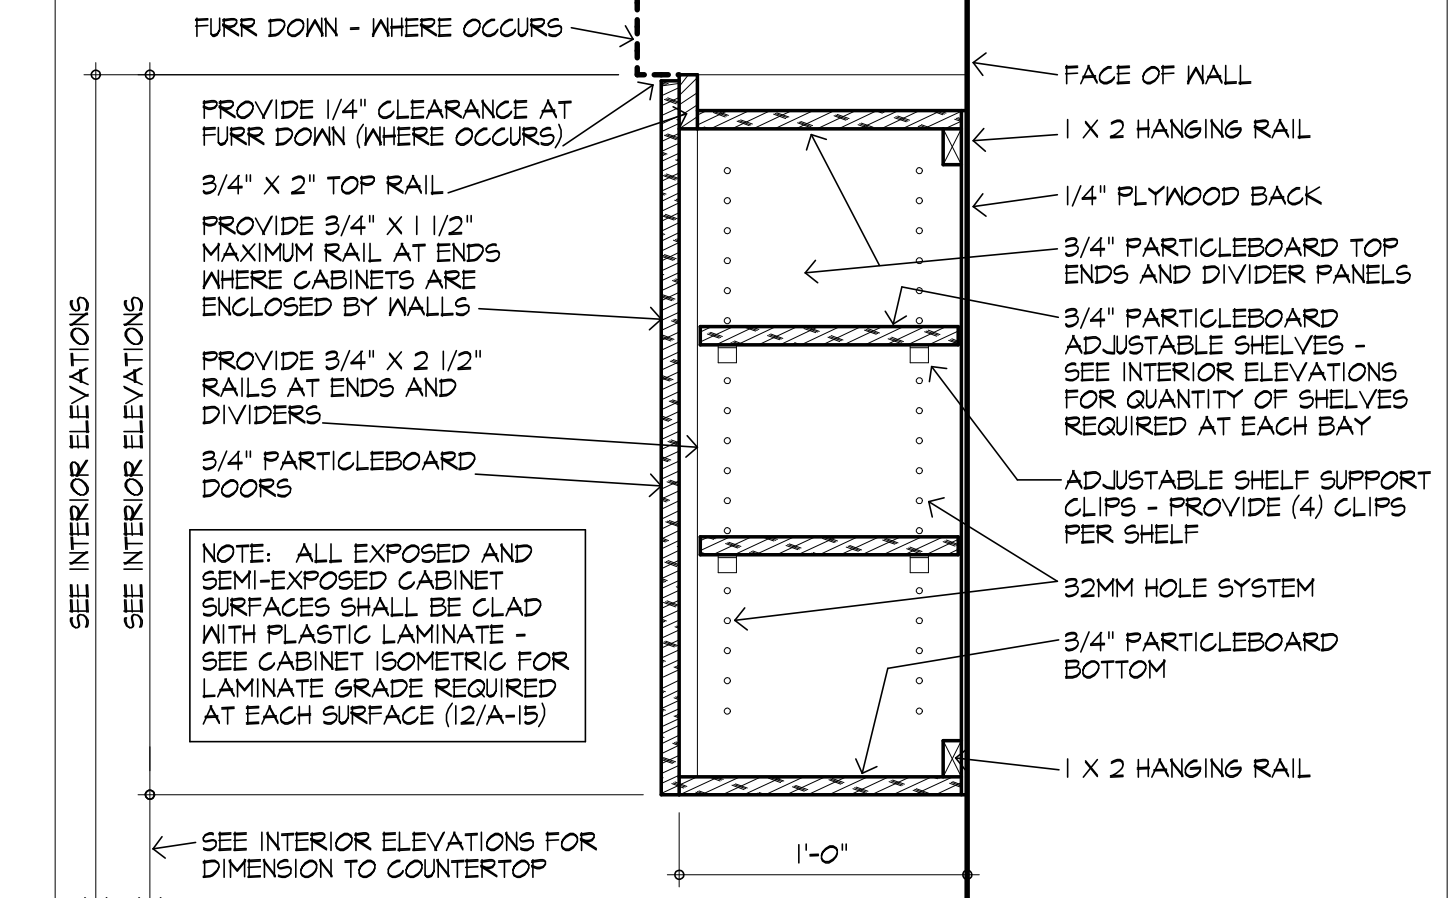

1 DETAIL
 WALL CABINET WITH DOORS AND TASKLIGHT - PLASTIC LAMINATE GLAD
 SCALE 1/2" = 1'-0"

2 DETAIL
 DRAWER/DOOR BASE CABINET - PLASTIC LAMINATE GLAD
 SCALE 1/2" = 1'-0"

3 DETAIL
 DRAWER BASE CABINET - PLASTIC LAMINATE GLAD
 SCALE 1/2" = 1'-0"

4 DETAIL
 SCALE 1/2" = 1'-0"

5 DETAIL
 SINK BASE CABINET - PLASTIC LAMINATE GLAD WITH QUARTZ COUNTERTOP
 SCALE 1/2" = 1'-0"

6 DETAIL
 WALL CABINET WITH DOORS - PLASTIC LAMINATE GLAD
 SCALE 1/2" = 1'-0"

7 DETAIL
 FIXED STORAGE SHELVING - PAINT GRADE
 SCALE 1/2" = 1'-0"

8 DETAIL
 WALL CABINET FOR MICROWAVE OVEN - PLASTIC LAMINATE GLAD
 SCALE 1/2" = 1'-0"

9 DETAIL
 LAVATORY - QUARTZ COUNTERTOP
 SCALE 1/2" = 1'-0"

10 DETAIL
 DRAWER/DOOR BASE CABINET - PLASTIC LAMINATE GLAD WITH QUARTZ COUNTERTOP
 SCALE 1/2" = 1'-0"

11 DETAIL
 COUNTERTOP WITH KNEE SPACE - PLASTIC LAMINATE GLAD
 SCALE 1/2" = 1'-0"

12 DETAIL
 ISOMETRIC - PLASTIC LAMINATE GRADES AT EACH CABINET SURFACE
 SCALE 1/2" = 1'-0"

12 DETAIL
 ISOMETRIC - PLASTIC LAMINATE GRADES AT EACH CABINET SURFACE
 SCALE 1/2" = 1'-0"